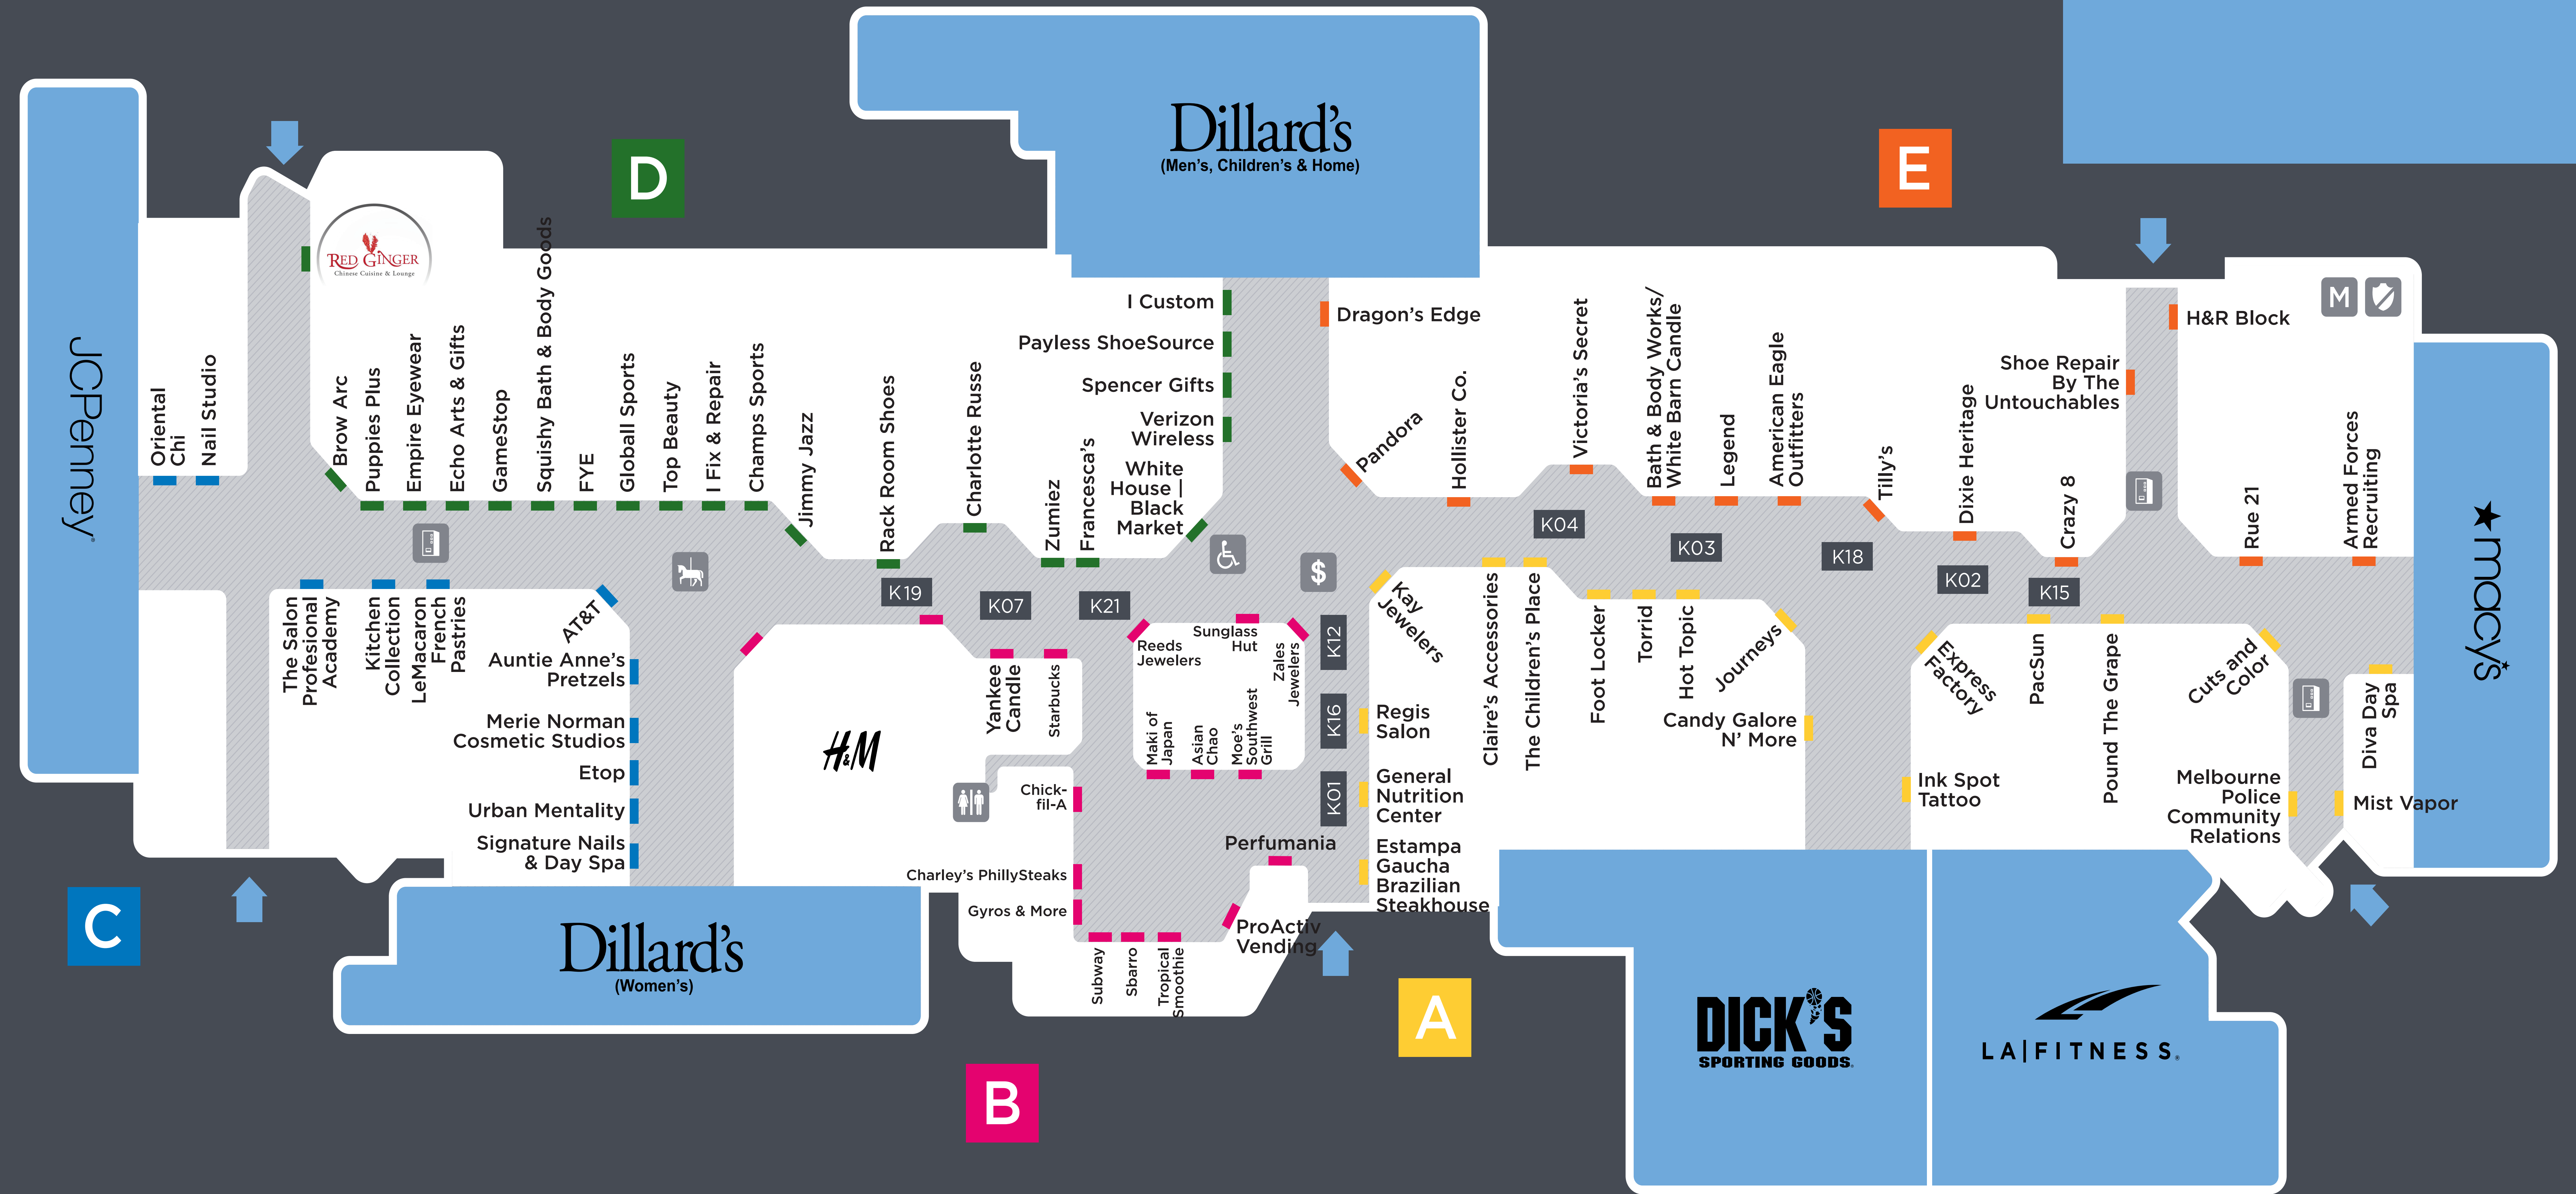

MELBOURNE SQUARE

Melbourne Square

- DEPARTMENT STORES & ANCHORS**
- Dick's Sporting Goods
 - Dillard's Men's, Children's & Home
 - Dillard's Women's
 - JCPenney
 - LA Fitness
 - Macy's

- CHILDREN'S FASHION & SPECIALTY**
- Crazy 8
 - Dillard's Children's
 - Journeys
 - The Children's Place
 - Tilly's

- ELECTRONICS, BOOKS, MUSIC, MOVIES, & CARDS**
- AT&T
 - FYE - For Your Entertainment
 - GameStop
 - Hot Topic
 - Sprint
 - T-Mobile
 - Verizon Wireless

- HEALTH, DRUG STORE, BATH & BEAUTY**
- Bath & Body Works/White Barn Candle
 - Brow Arc
 - Cuts and Color
 - Dillard's Women's
 - Diva Day Spa
 - Empire Eyewear
 - GNC
 - JCPenney
 - JCPenney Optical

- HEALTH, DRUG STORE, BATH & BEAUTY CONT.**
- JCPenney Salon
 - Macy's
 - Merle Norman Cosmetic Studios
 - Nail Studio
 - Perfumania
 - Regis Salon
 - The Salon Professional Academy
 - Sephora Inside JCPenney
 - Signature Nails & Day Spa
 - Top Beauty

- WOMEN'S FASHION & SPECIALTY**
- Charlotte Russe
 - Dillard's Women's
 - Francesca's
 - Journeys
 - JCPenney
 - Macy's
 - Rue 21
 - Tilly's
 - Victoria's Secret
 - White House|Black Market
 - Zumiez

- LEGEND**
- ATM
 - Vending Machine
 - Complimentary Wi-Fi
 - Entrances
 - Play Area
 - Mall Management
 - Restrooms
 - Security
 - Wheelchair