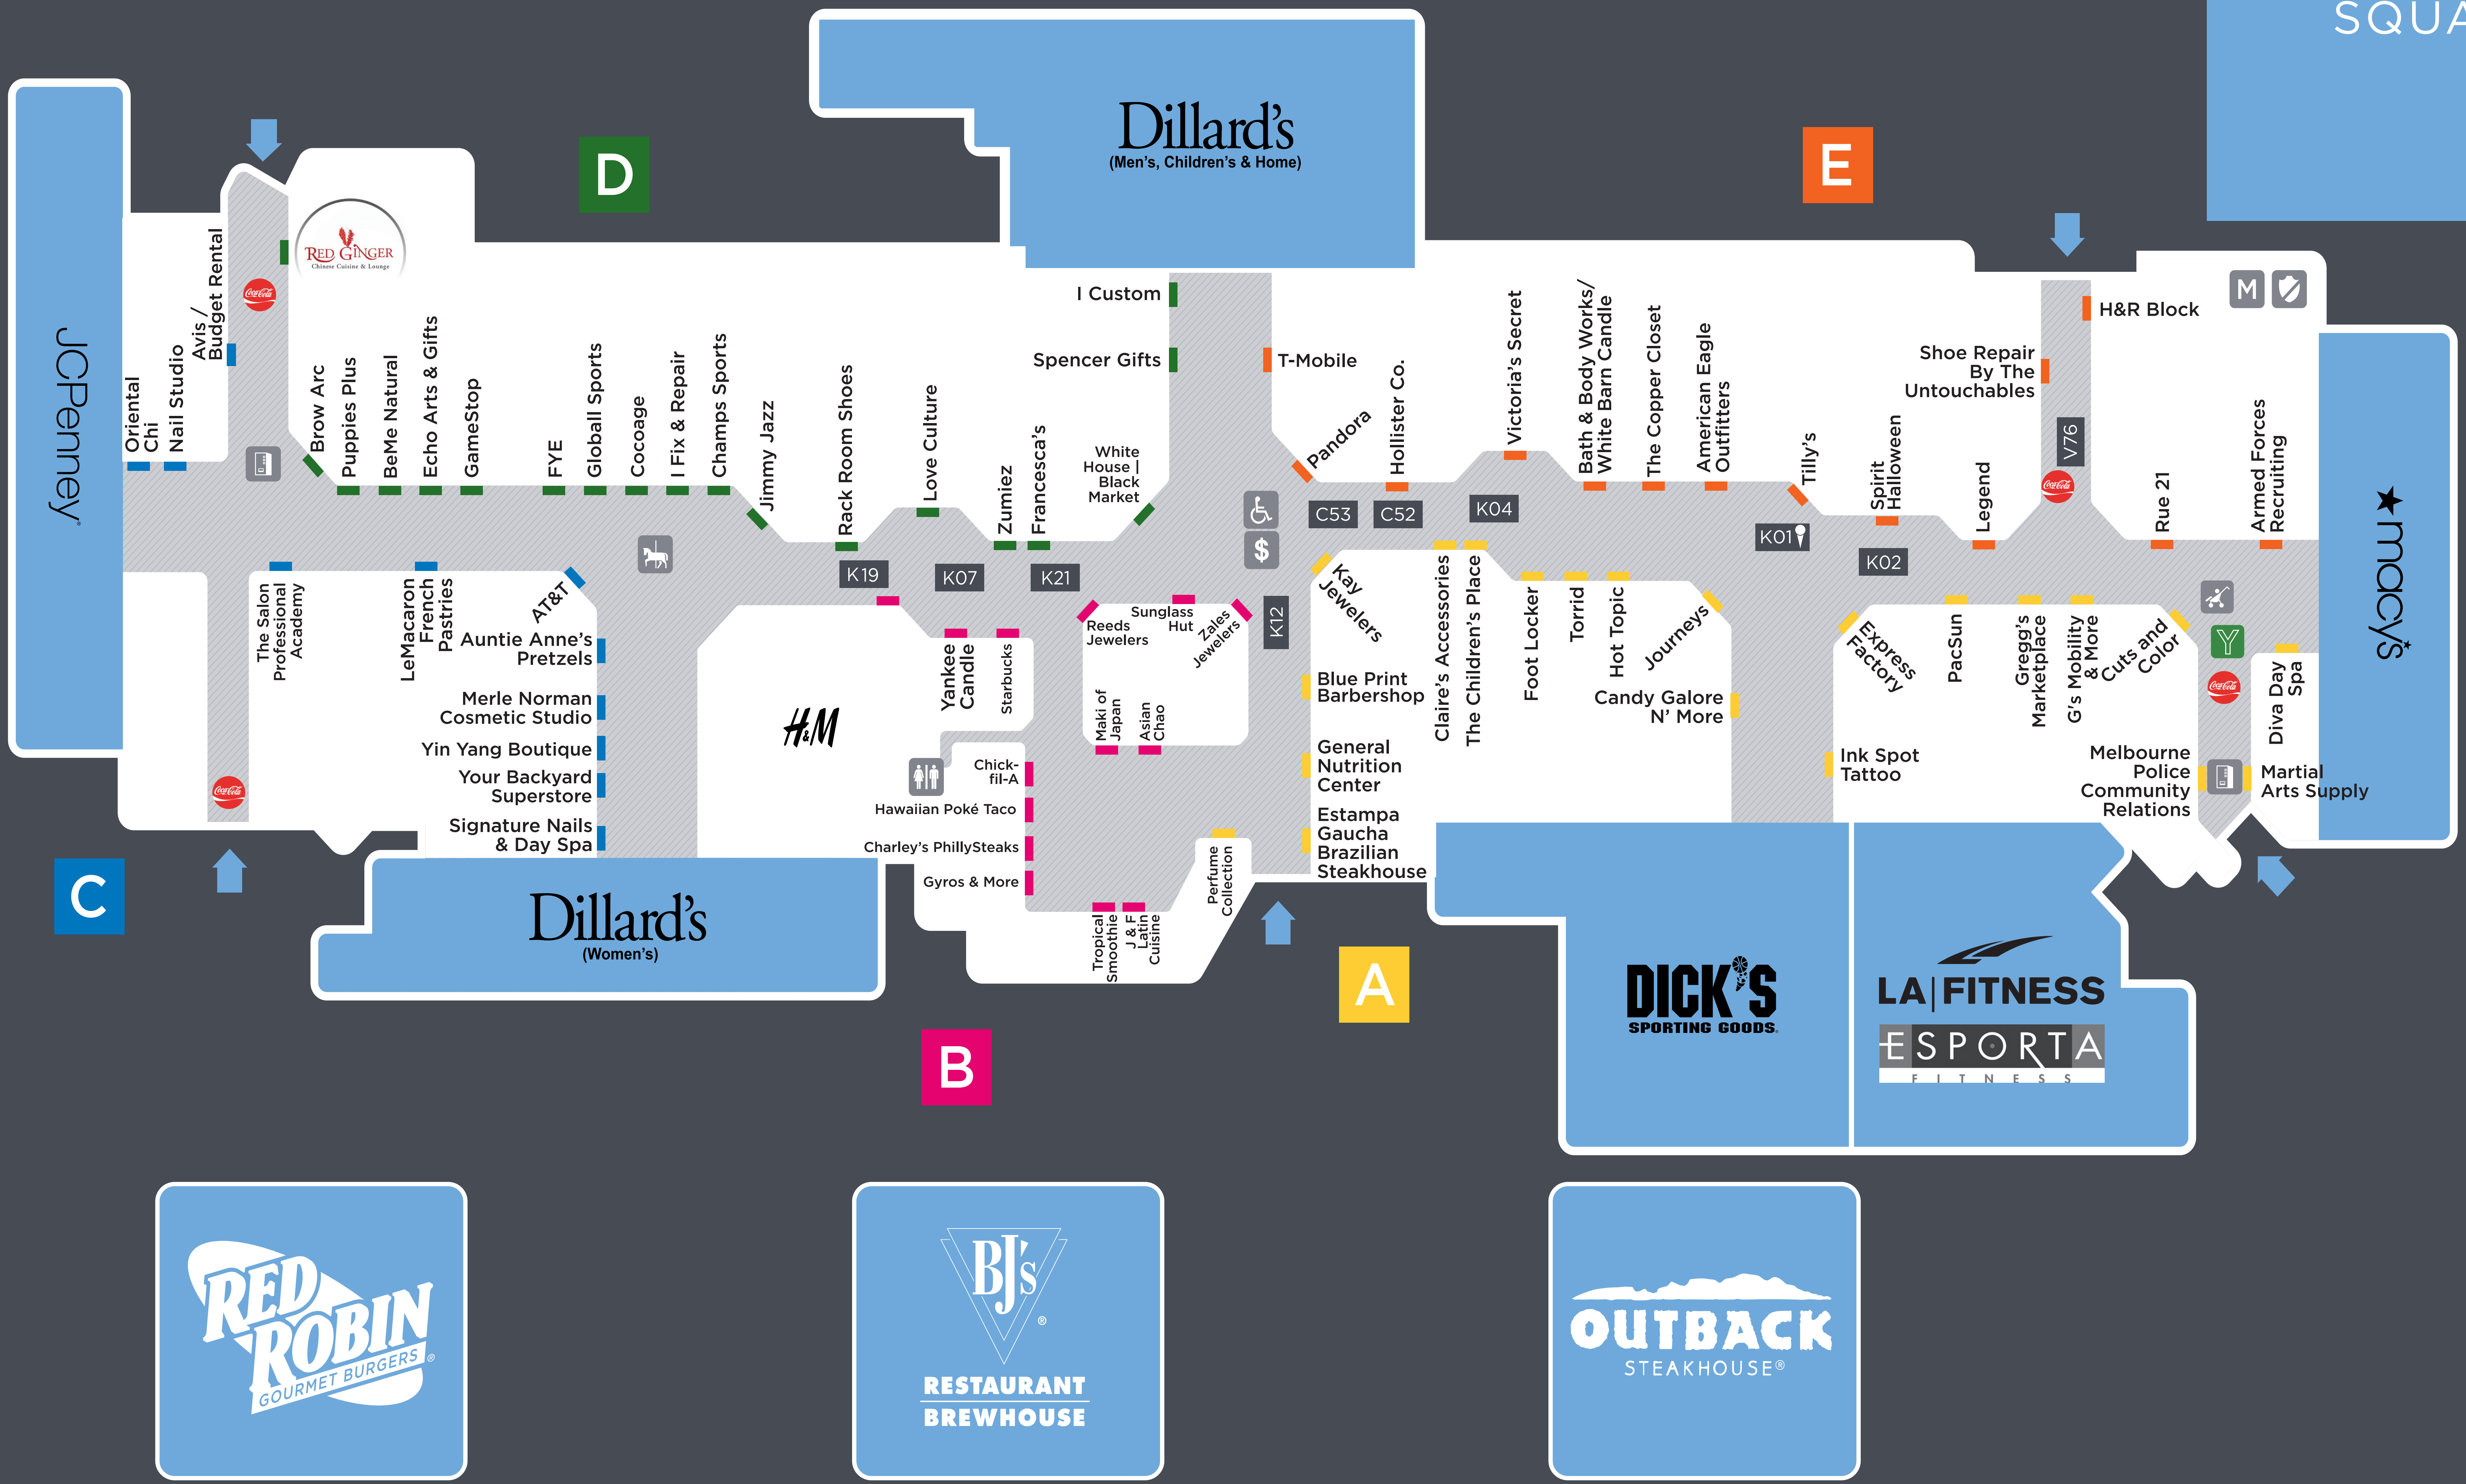

MELBOURNE SQUARE

Melbourne Square

DEPARTMENT STORES & ANCHORS

- Dick's Sporting Goods
- Dillard's Men's, Children's & Home
- Dillard's Women's
- LA Fitness / Esporta Fitness
- JCPenney
- Macy's

CHILDREN'S FASHION & SPECIALTY

- Dillard's Children's
- Journeys
- The Children's Place
- Tilly's

ELECTRONICS, BOOKS, MUSIC, MOVIES, & CARDS

- AT&T
- FYE - For Your Entertainment
- GameStop
- Hot Topic
- T-Mobile

HEALTH, DRUG STORE, BATH & BEAUTY

- Bath & Body Works/ White Barn Candle
- BeMe Natural
- Blue Print Barbershop
- Brow Arc
- Cocoage
- Cuts and Color
- Dillard's Women's
- Diva Day Spa
- G's Mobility & More
- GNC
- JCPenney
- JCPenney Optical
- JCPenney Salon
- Macy's
- Merle Norman Cosmetic Studio
- Nail Studio

WOMEN'S FASHION & SPECIALTY CONT.

- Torrid
- Victoria's Secret
- White House/Black Market
- Yin Yang Boutique
- Macy's

LEGEND

- ATM
- Vending Machines
- Complimentary Wi-Fi
- Entrances
- Play Area
- Mall Management
- Restrooms
- Security
- Strollers
- The Yard
- Wheelchair