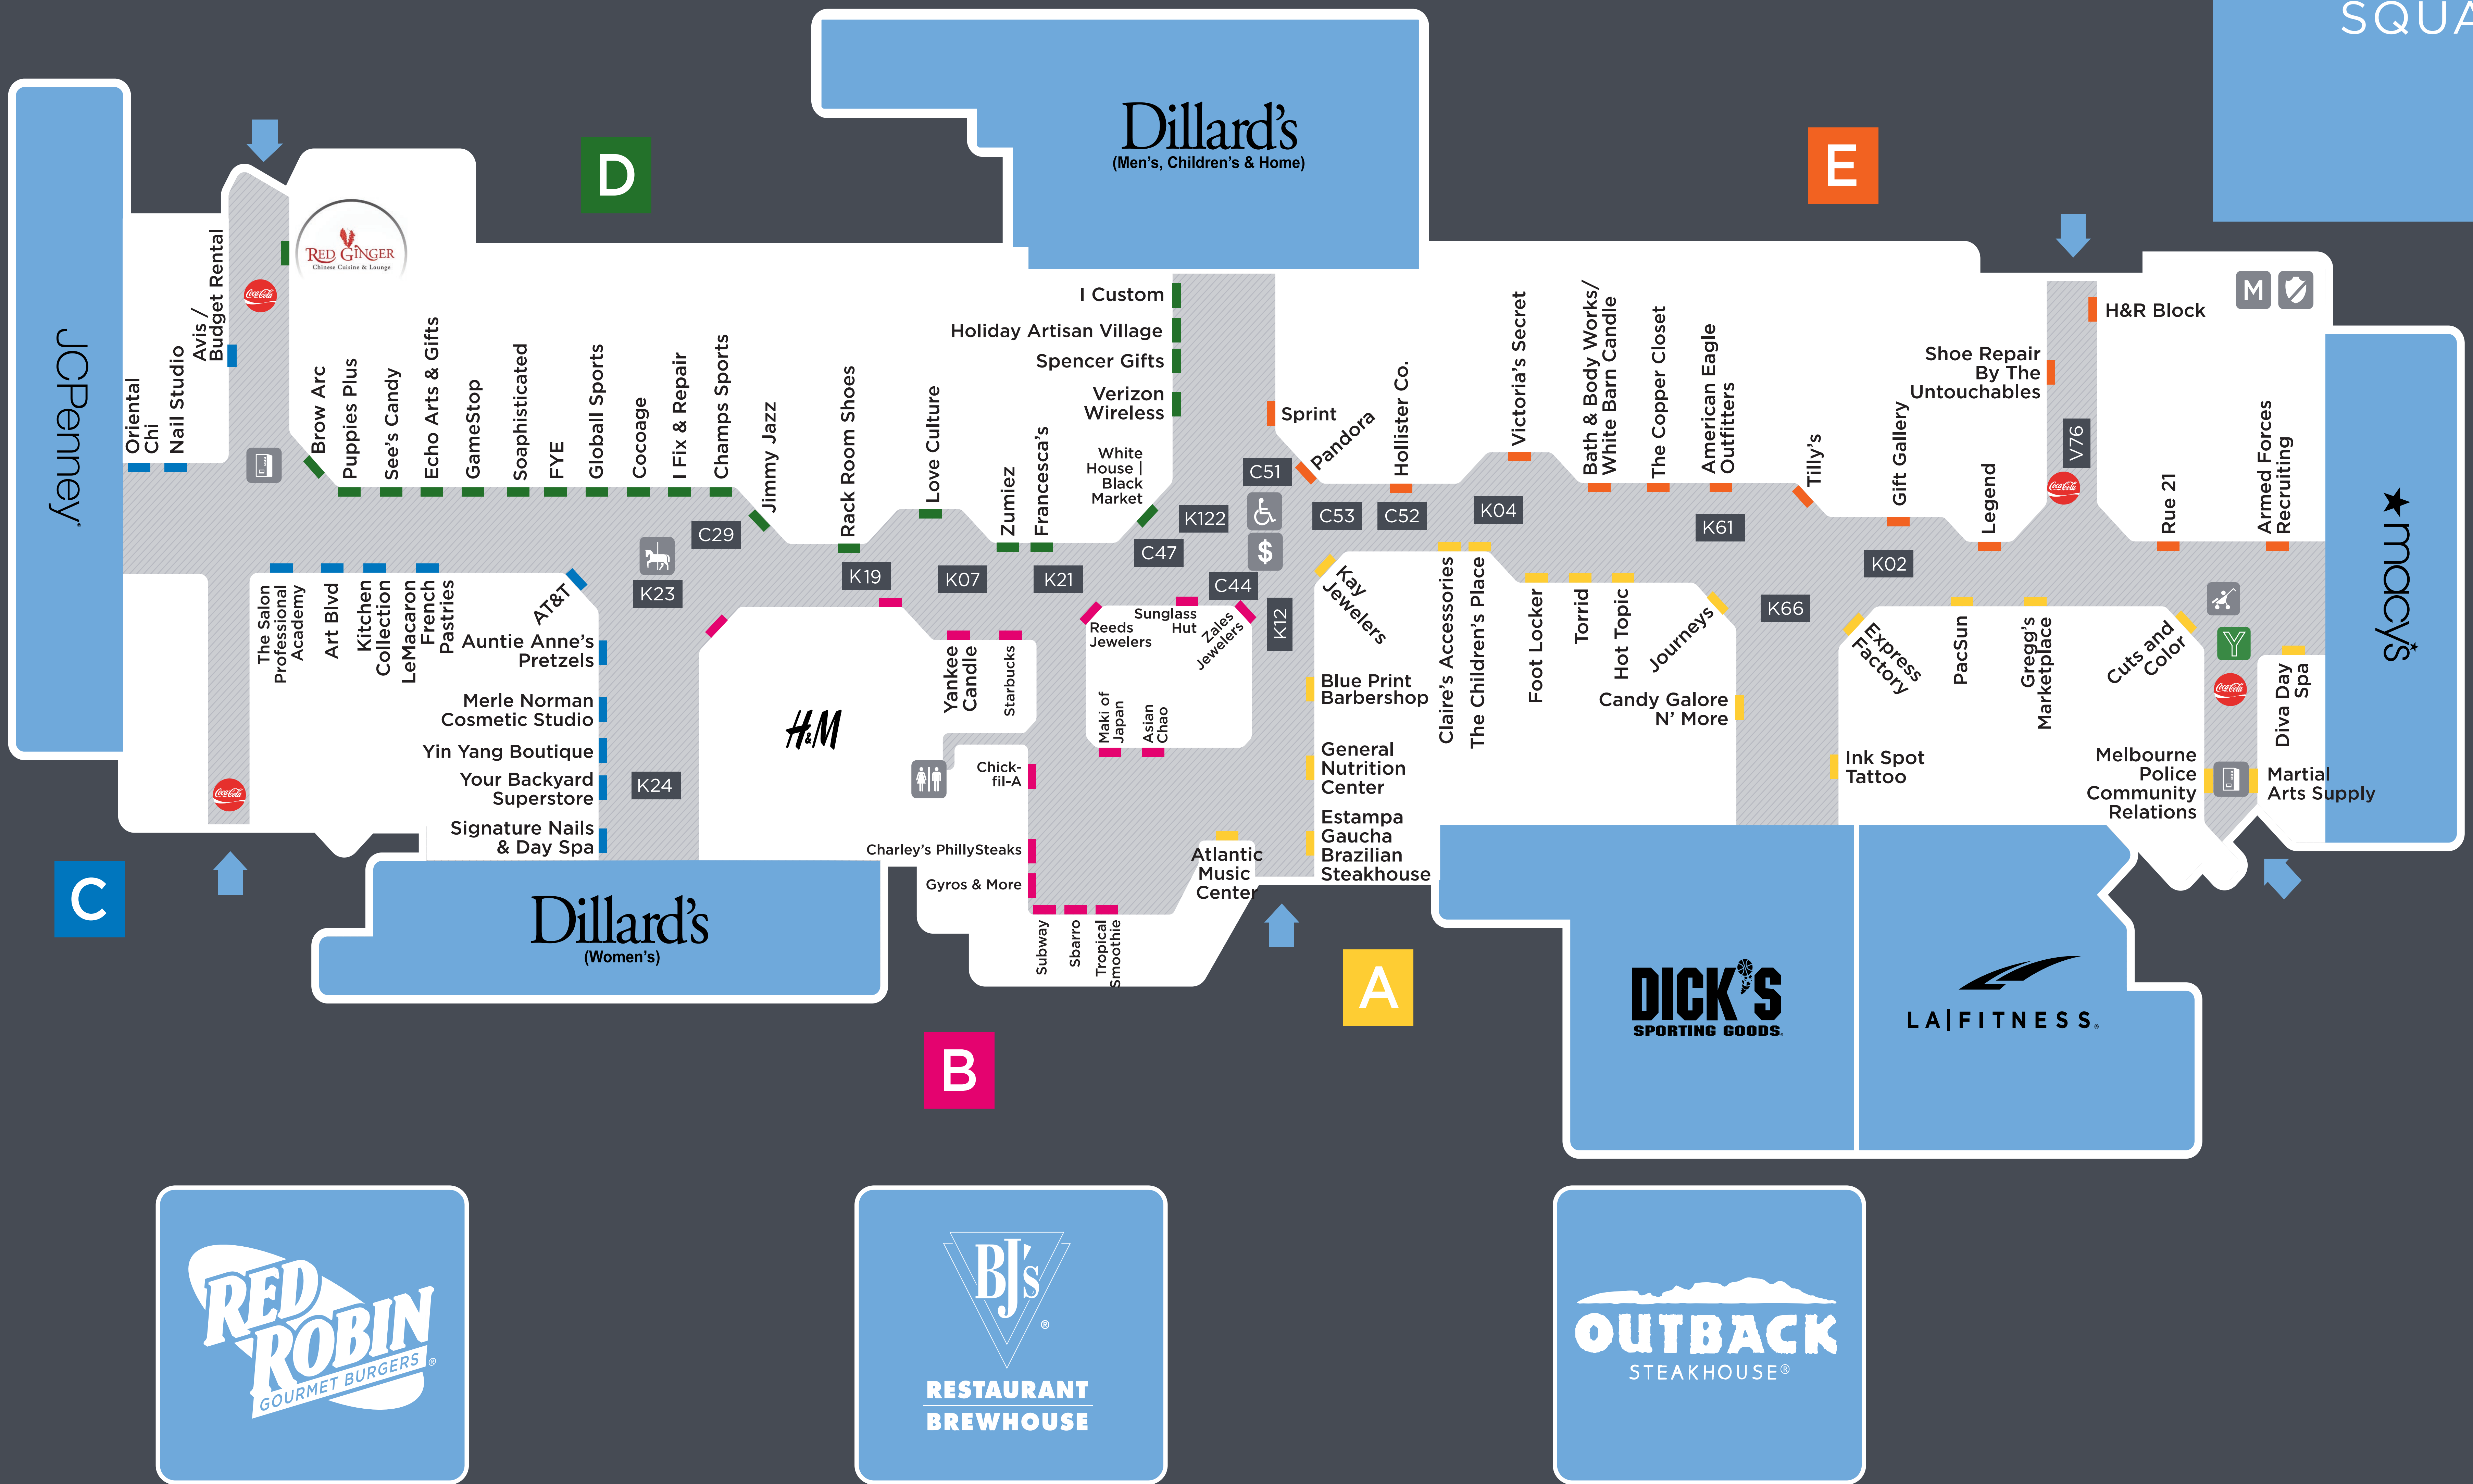

# MELBOURNE SQUARE

## Melbourne Square

### HEALTH, DRUG STORE, BATH & BEAUTY

- Bath & Body Works/ White Barn Candle
- BeMe Natural
- Blue Print Barbershop
- Brow Arc
- Cocoage
- Cuts and Color
- Dillard's Women's
- Diva Day Spa
- GNC
- JCPenney
- JCPenney Optical
- JCPenney Salon
- Macy's
- Merle Norman Cosmetic Studio
- Nail Studio