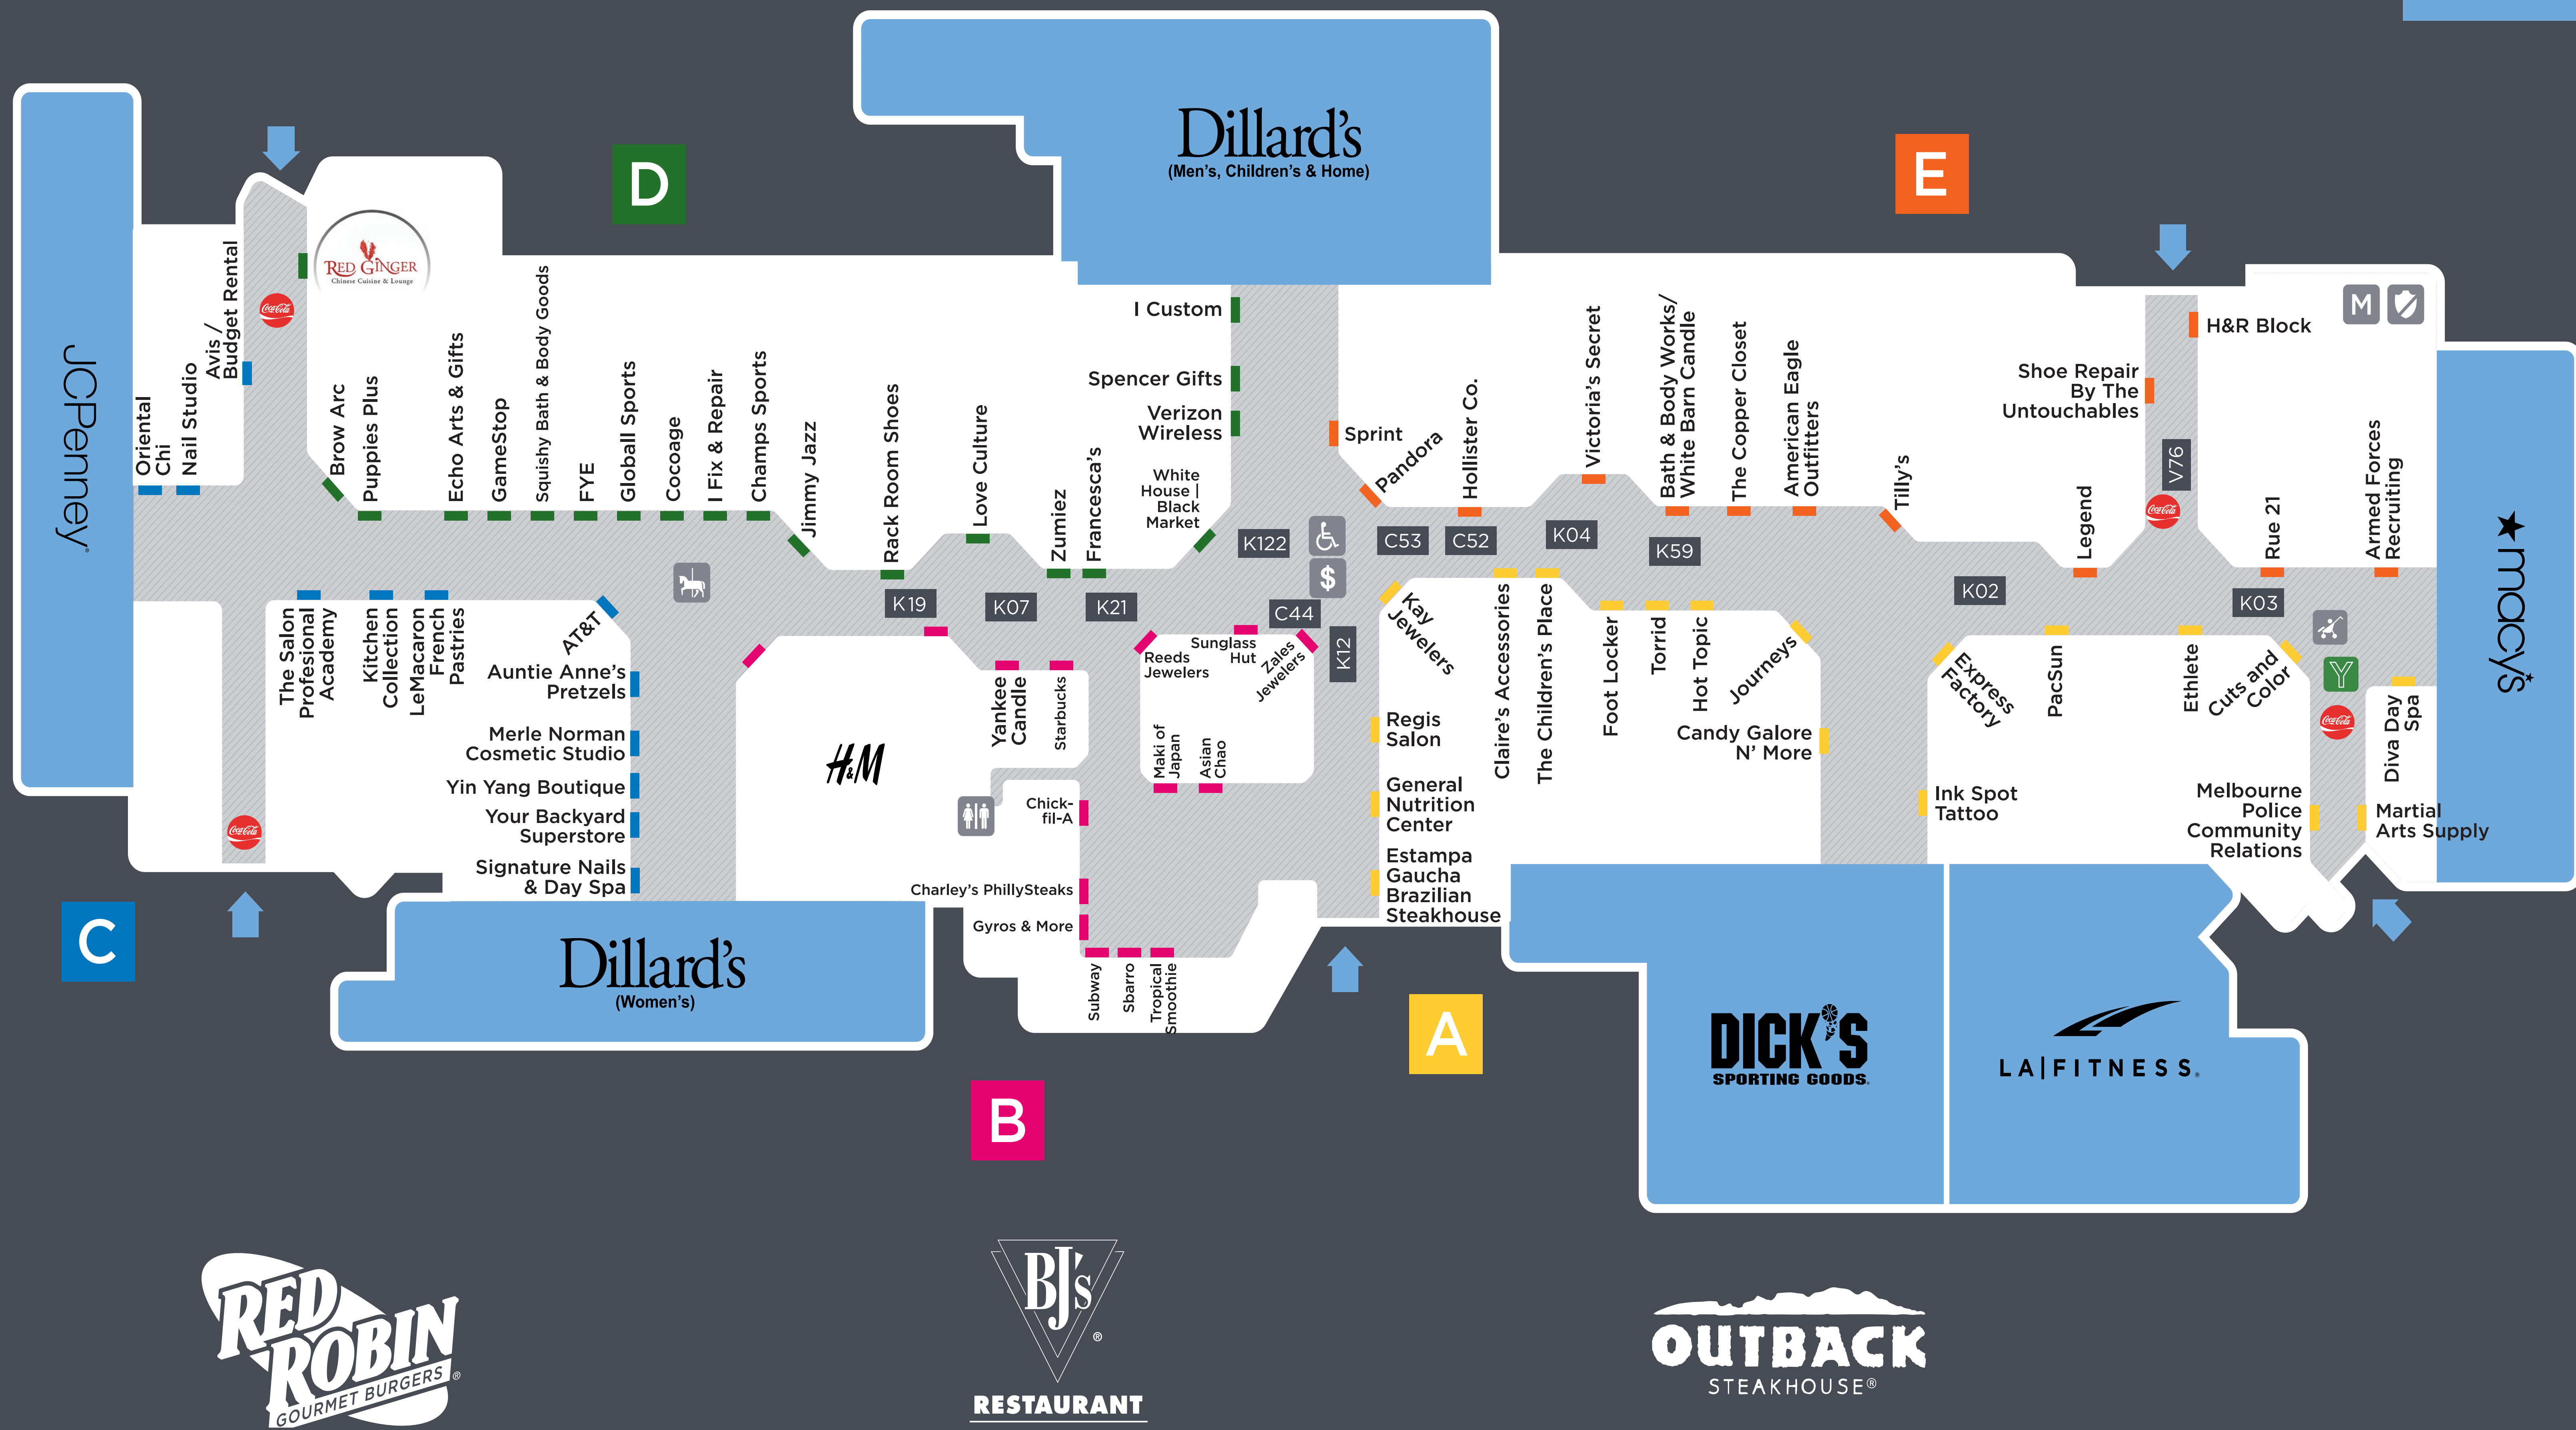

MELBOURNE SQUARE

Melbourne Square

DEPARTMENT STORES & ANCHORS

- Dick's Sporting Goods
- Dillard's Men's, Children's & Home
- Dillard's Women's
- JCPenney
- LA Fitness
- Macy's

CHILDREN'S FASHION & SPECIALTY

HEALTH, DRUG STORE, BATH & BEAUTY

- Bath & Body Works/White Barn Candle
- BeMe Natural
- Brow Arc
- Cocoage
- Cuts and Color
- Dillard's Women's
- Diva Day Spa
- GNC
- JCPenney
- JCPenney Optical
- JCPenney Salon
- Macy's
- Merle Norman Cosmetic Studio
- Nail Studio

RESTAURANTS & FOOD

- Asian Chao
- Auntie Anne's Pretzels
- Candy Galore N' More
- Charley's Philly Steaks
- Chick-fil-A
- Estampa Gaucha
- Brazilian Steakhouse
- Gyros & More
- Le Macaron French Pastries
- Maki of Japan
- Mrs. Fields
- Red Wings Asian Cuisine
- Sbarro
- Starbucks
- Subway
- Tropical Smoothie

WOMEN'S FASHION & SPECIALTY CONT.

- White House|Black Market
- Yin Yang Boutique
- Zumiez

LEGEND

- ATM
- Vending Machines
- Complimentary Wi-Fi
- Entrances
- Play Area
- Mall Management
- Restrooms
- Security
- Strollers
- The Yard
- Wheelchair